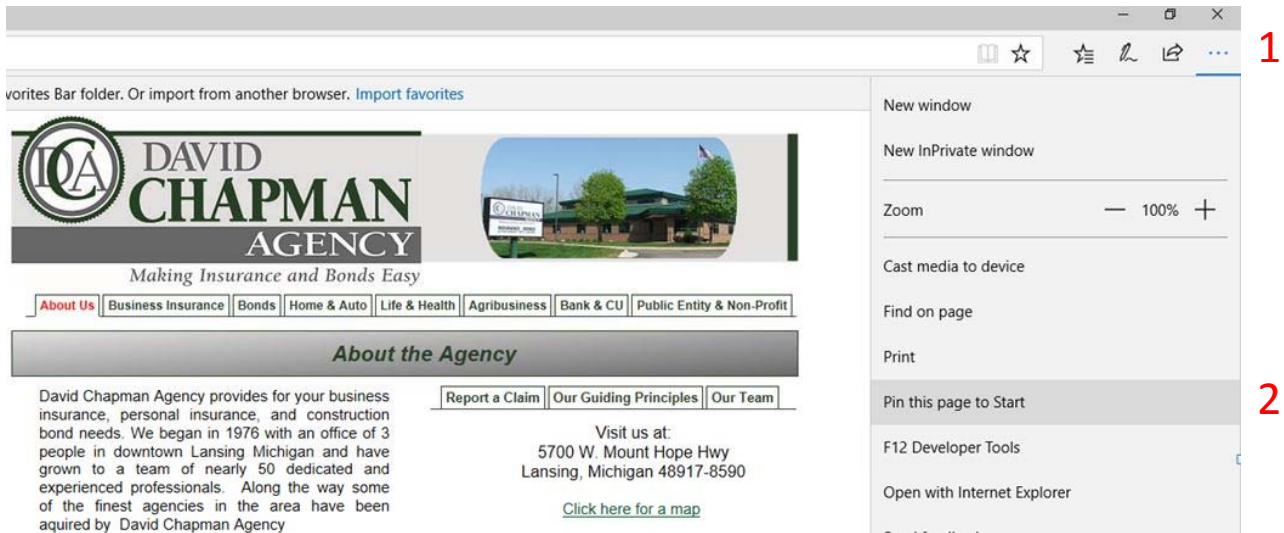

## Add a shortcut app to your desktop using **Microsoft Edge**

Open the David Chapman Agency page you use most

- 1) Click on the three horizontal dots at upper right
- 2) Click on Pin this page to Start, or Pin this page to Taskbar from the drop down menu, or pin both places